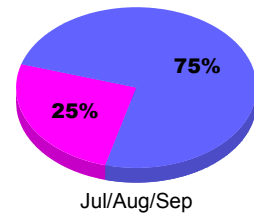

Membership Results
2010-2011

Membership
2009-2010

Month	Net Memb Goal	Actual New Memb	Actual Dropped Memb	Gain/Loss of Memb	Gain/Loss of Memb
Jul/Aug/Sep	30	147	-220	-73	-53
Totals	30	147	-220	-73	-53

Membership Results 2010-2011

Goal, New, Dropped, Gain/Loss

Comparison of Membership Gain/Loss

Current Year Compared to the Previous Year

Gender Comparison 2010-2011

■ Male ■ Female