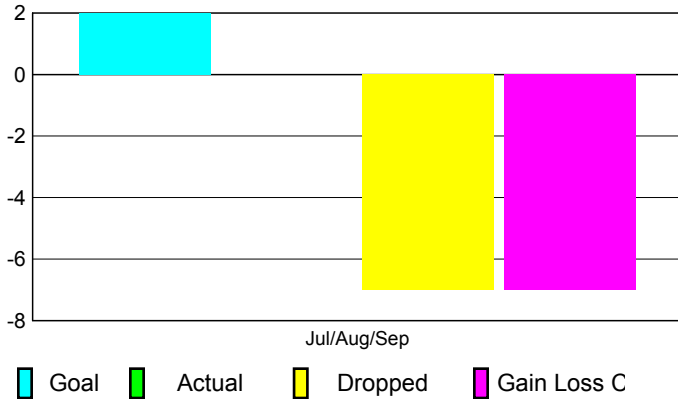

2010-2011 GMT Reports for District (or Undistricted) **District 354 C**

GMT: KWANG-SOO JANG

Location: REPUBLIC OF KOREA

GMT CA: 5

CLUBS

Club Results
2010-2011

Clubs
2009-2010

Month	New Club Goal	Actual New Clubs	Actual Dropped Clubs	Gain/Loss of Clubs	Gain/Loss of Clubs
Jul/Aug/Sep	2	0	-7	-7	-2
Totals	2	0	-7	-7	-2

Club Results 2010-2011

Goal, New, Dropped, Gain/Loss

Comparison of Club Gain/Loss

Current Year Compared to the Previous Year

YTD Status Quo Clubs 2010-2011

Status Quo Clubs Compared to Status Quo Members

MEMBERSHIP