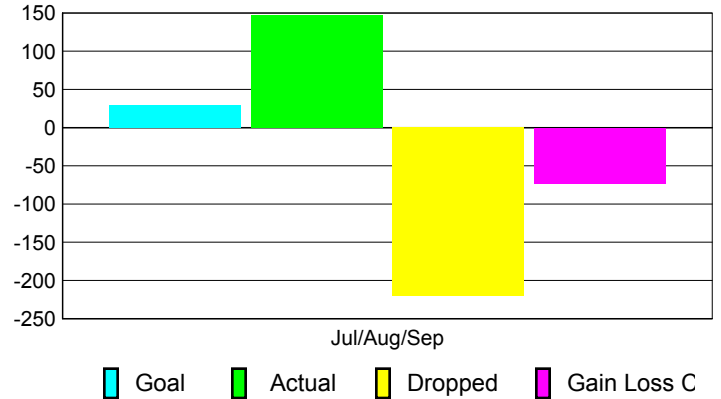

Membership Results 2010-2011

Goal, New, Dropped, Gain/Loss