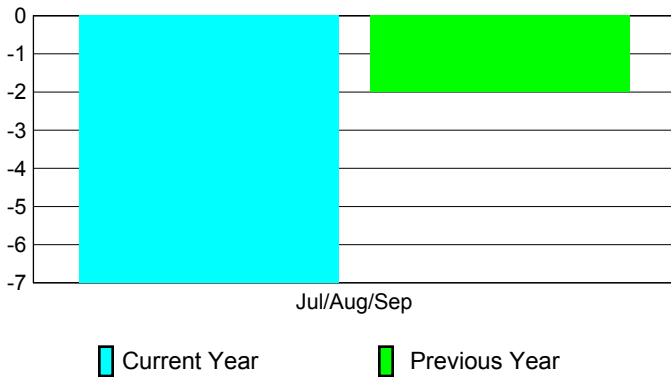

2010-2011 GMT Reports for District (or Undistricted) **District 354 C**

GMT: KWANG-SOO JANG

Location: REPUBLIC OF KOREA

GMT CA: 5

CLUBS

Club Results
2010-2011

Clubs
2009-2010

Month	New Club Goal	Actual New Clubs	Actual Dropped Clubs	Gain/Loss of Clubs	Gain/Loss of Clubs
Jul/Aug/Sep	2	0	-7	-7	-2
Totals	2	0	-7	-7	-2

Club Results 2010-2011

Goal, New, Dropped, Gain/Loss

Comparison of Club Gain/Loss

Current Year Compared to the Previous Year

YTD Status Quo Clubs 2010-2011

Status Quo Clubs Compared to Status Quo Members

MEMBERSHIP